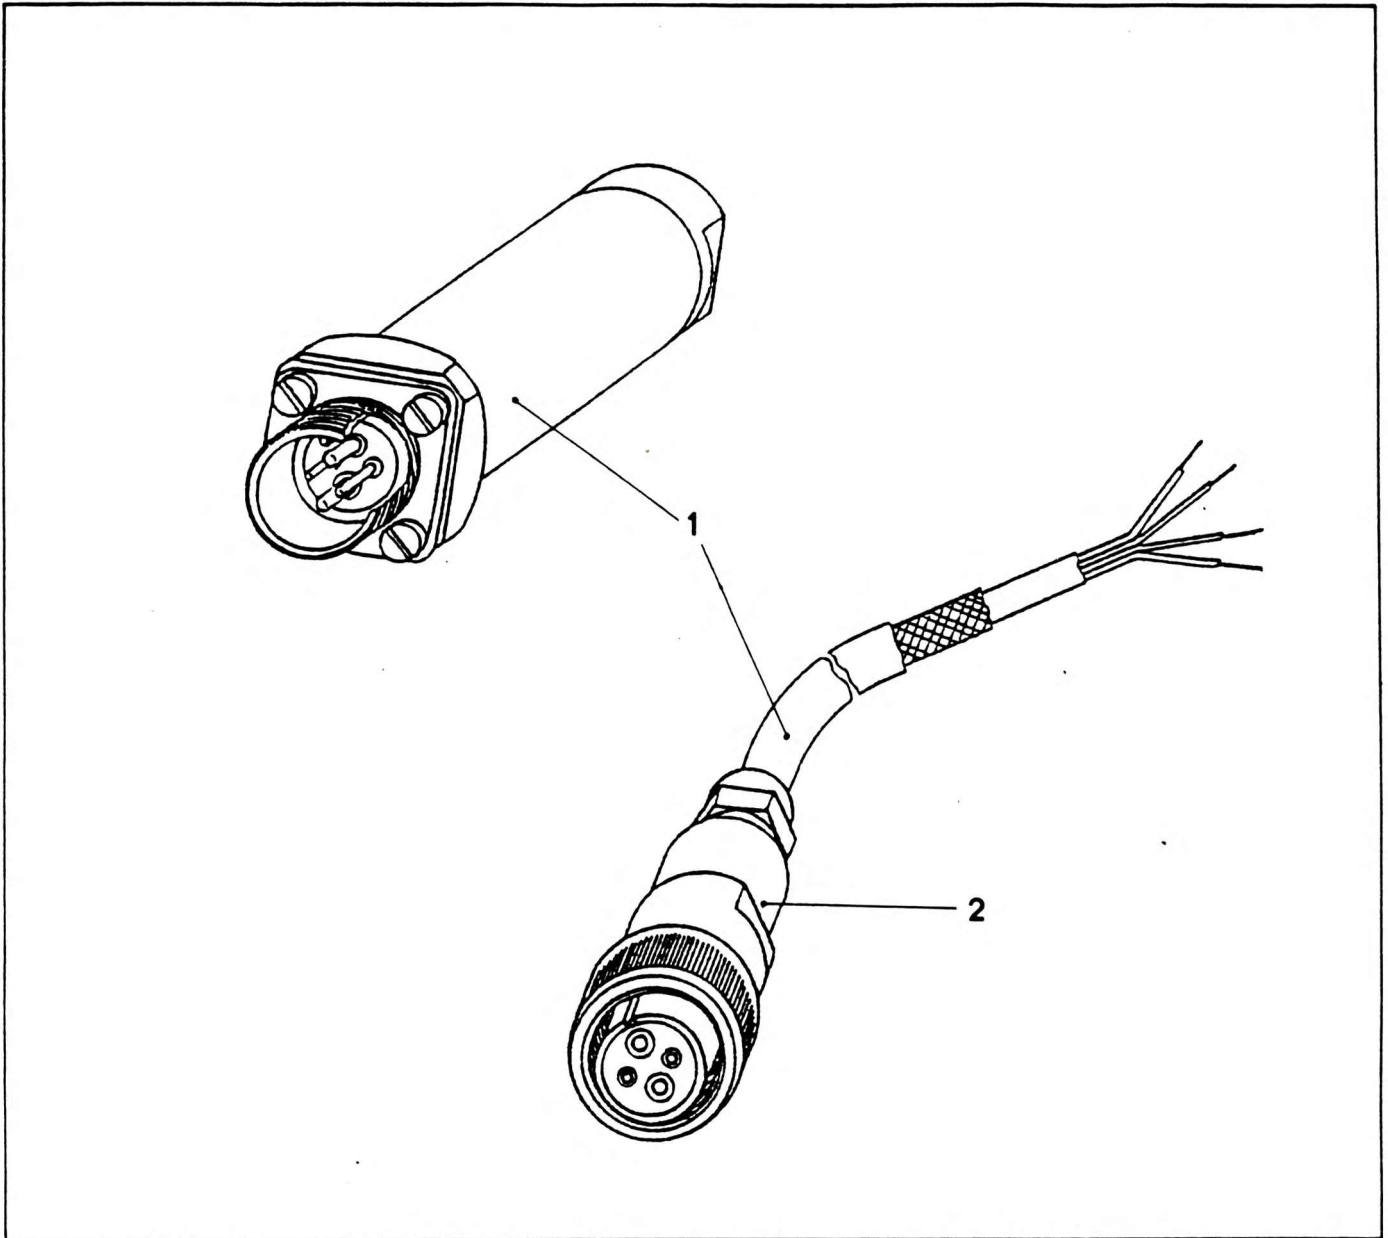

PRESSURE TRANSDUCER

NO.	PART NO.	QTY.	DESCRIPTION	NO.	PART NO.	QTY.	DESCRIPTION
1	7-356-990021	1	Pressure Transducer Complete Comprising				
2	9-333-101483	1	Connecting Cable Complete With Plug Connector				